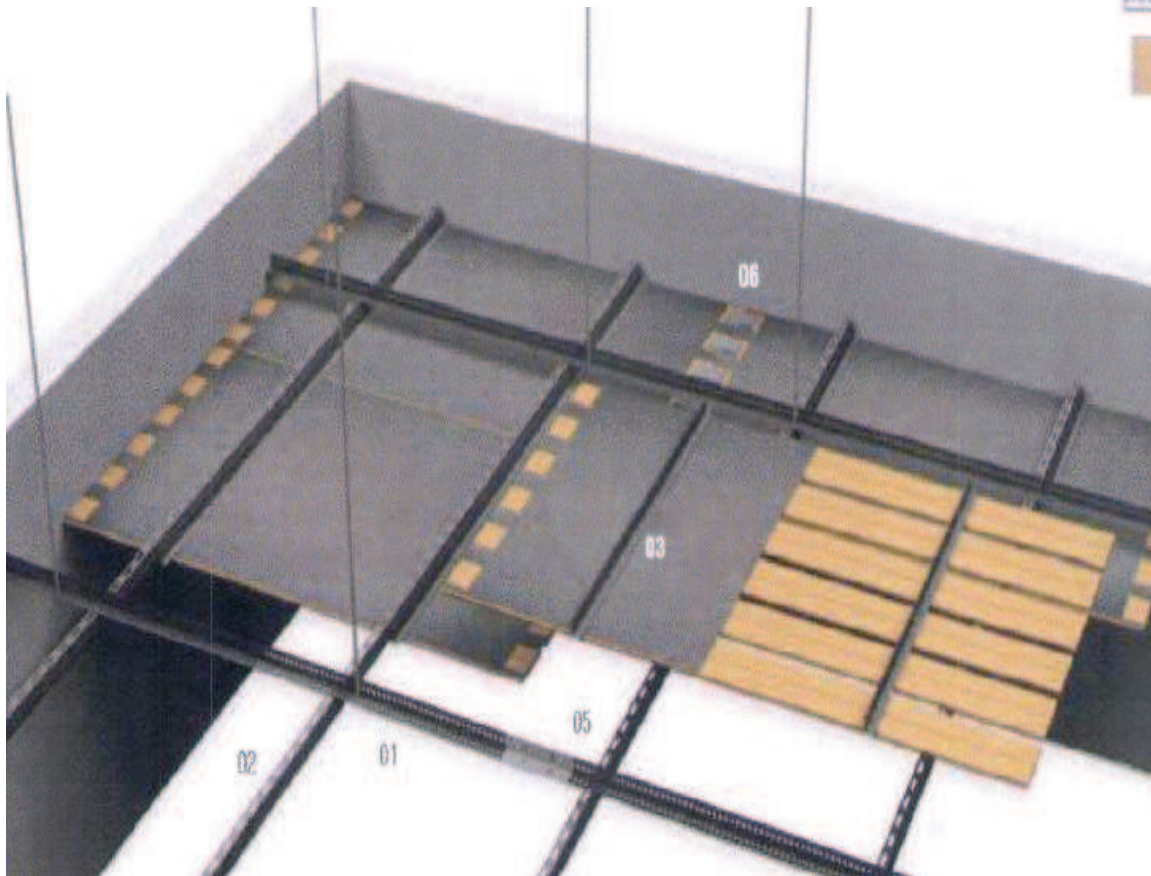

LINEER SYSTEM

SURFACE TYPES

- * AYOUS
- * MELAMINED MDF
- * WOOD VEENERED MDF
- * LAMINATED MDF

- * DECORATIVE PVC COATED MDF
- * HI-GLOSS PVC COATED MDF
- * LACQUERED MDF

HOOK-ON MODULE DETAIL

Standard Panel Dimensions

Thickness : 18 mm
Width : 100 - 250 mm
Length : 1380 mm