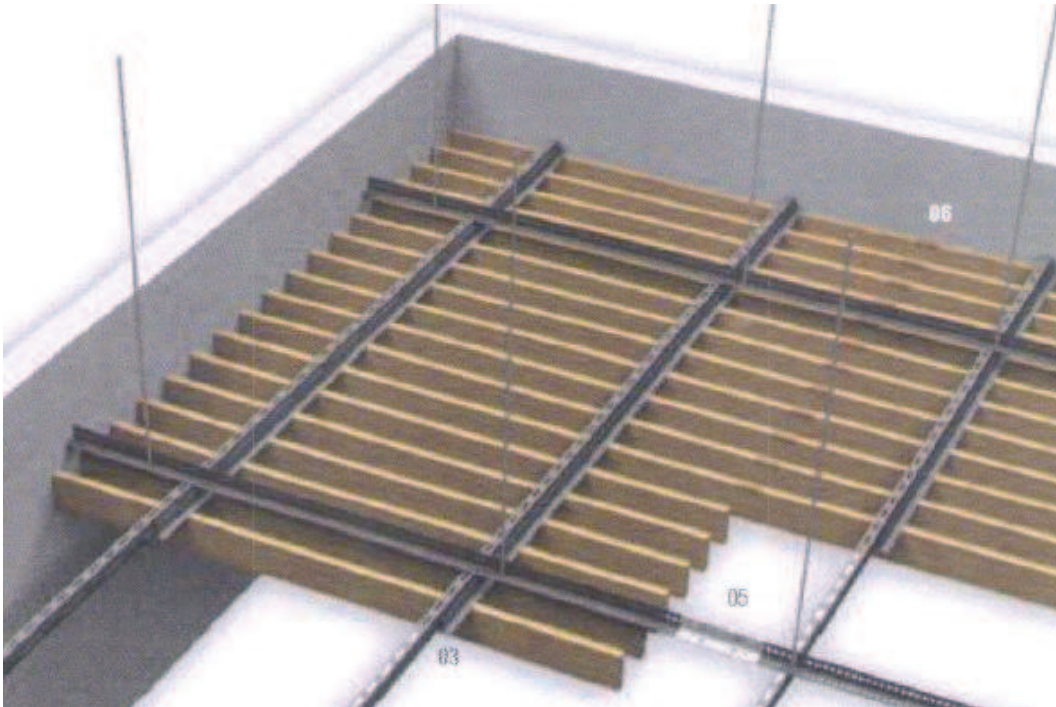

GRILL SYSTEM

SURFACE TYPES

- * AYOUS
- * MELAMINED MDF
- * WOOD VEENERED MDF
- * LAMINATED MDF

- * DECORATIVE PVC COATED MDF
- * HI-GLOSS PVC COATED MDF
- * LACQUERED MDF

GRILL SYSTEM

Standard Panel Dimensions

Thickness : 18 - 40 mm
Width : 65 - 150 mm
Length : 1380 mm

HOOK-ON MODULE DETAIL